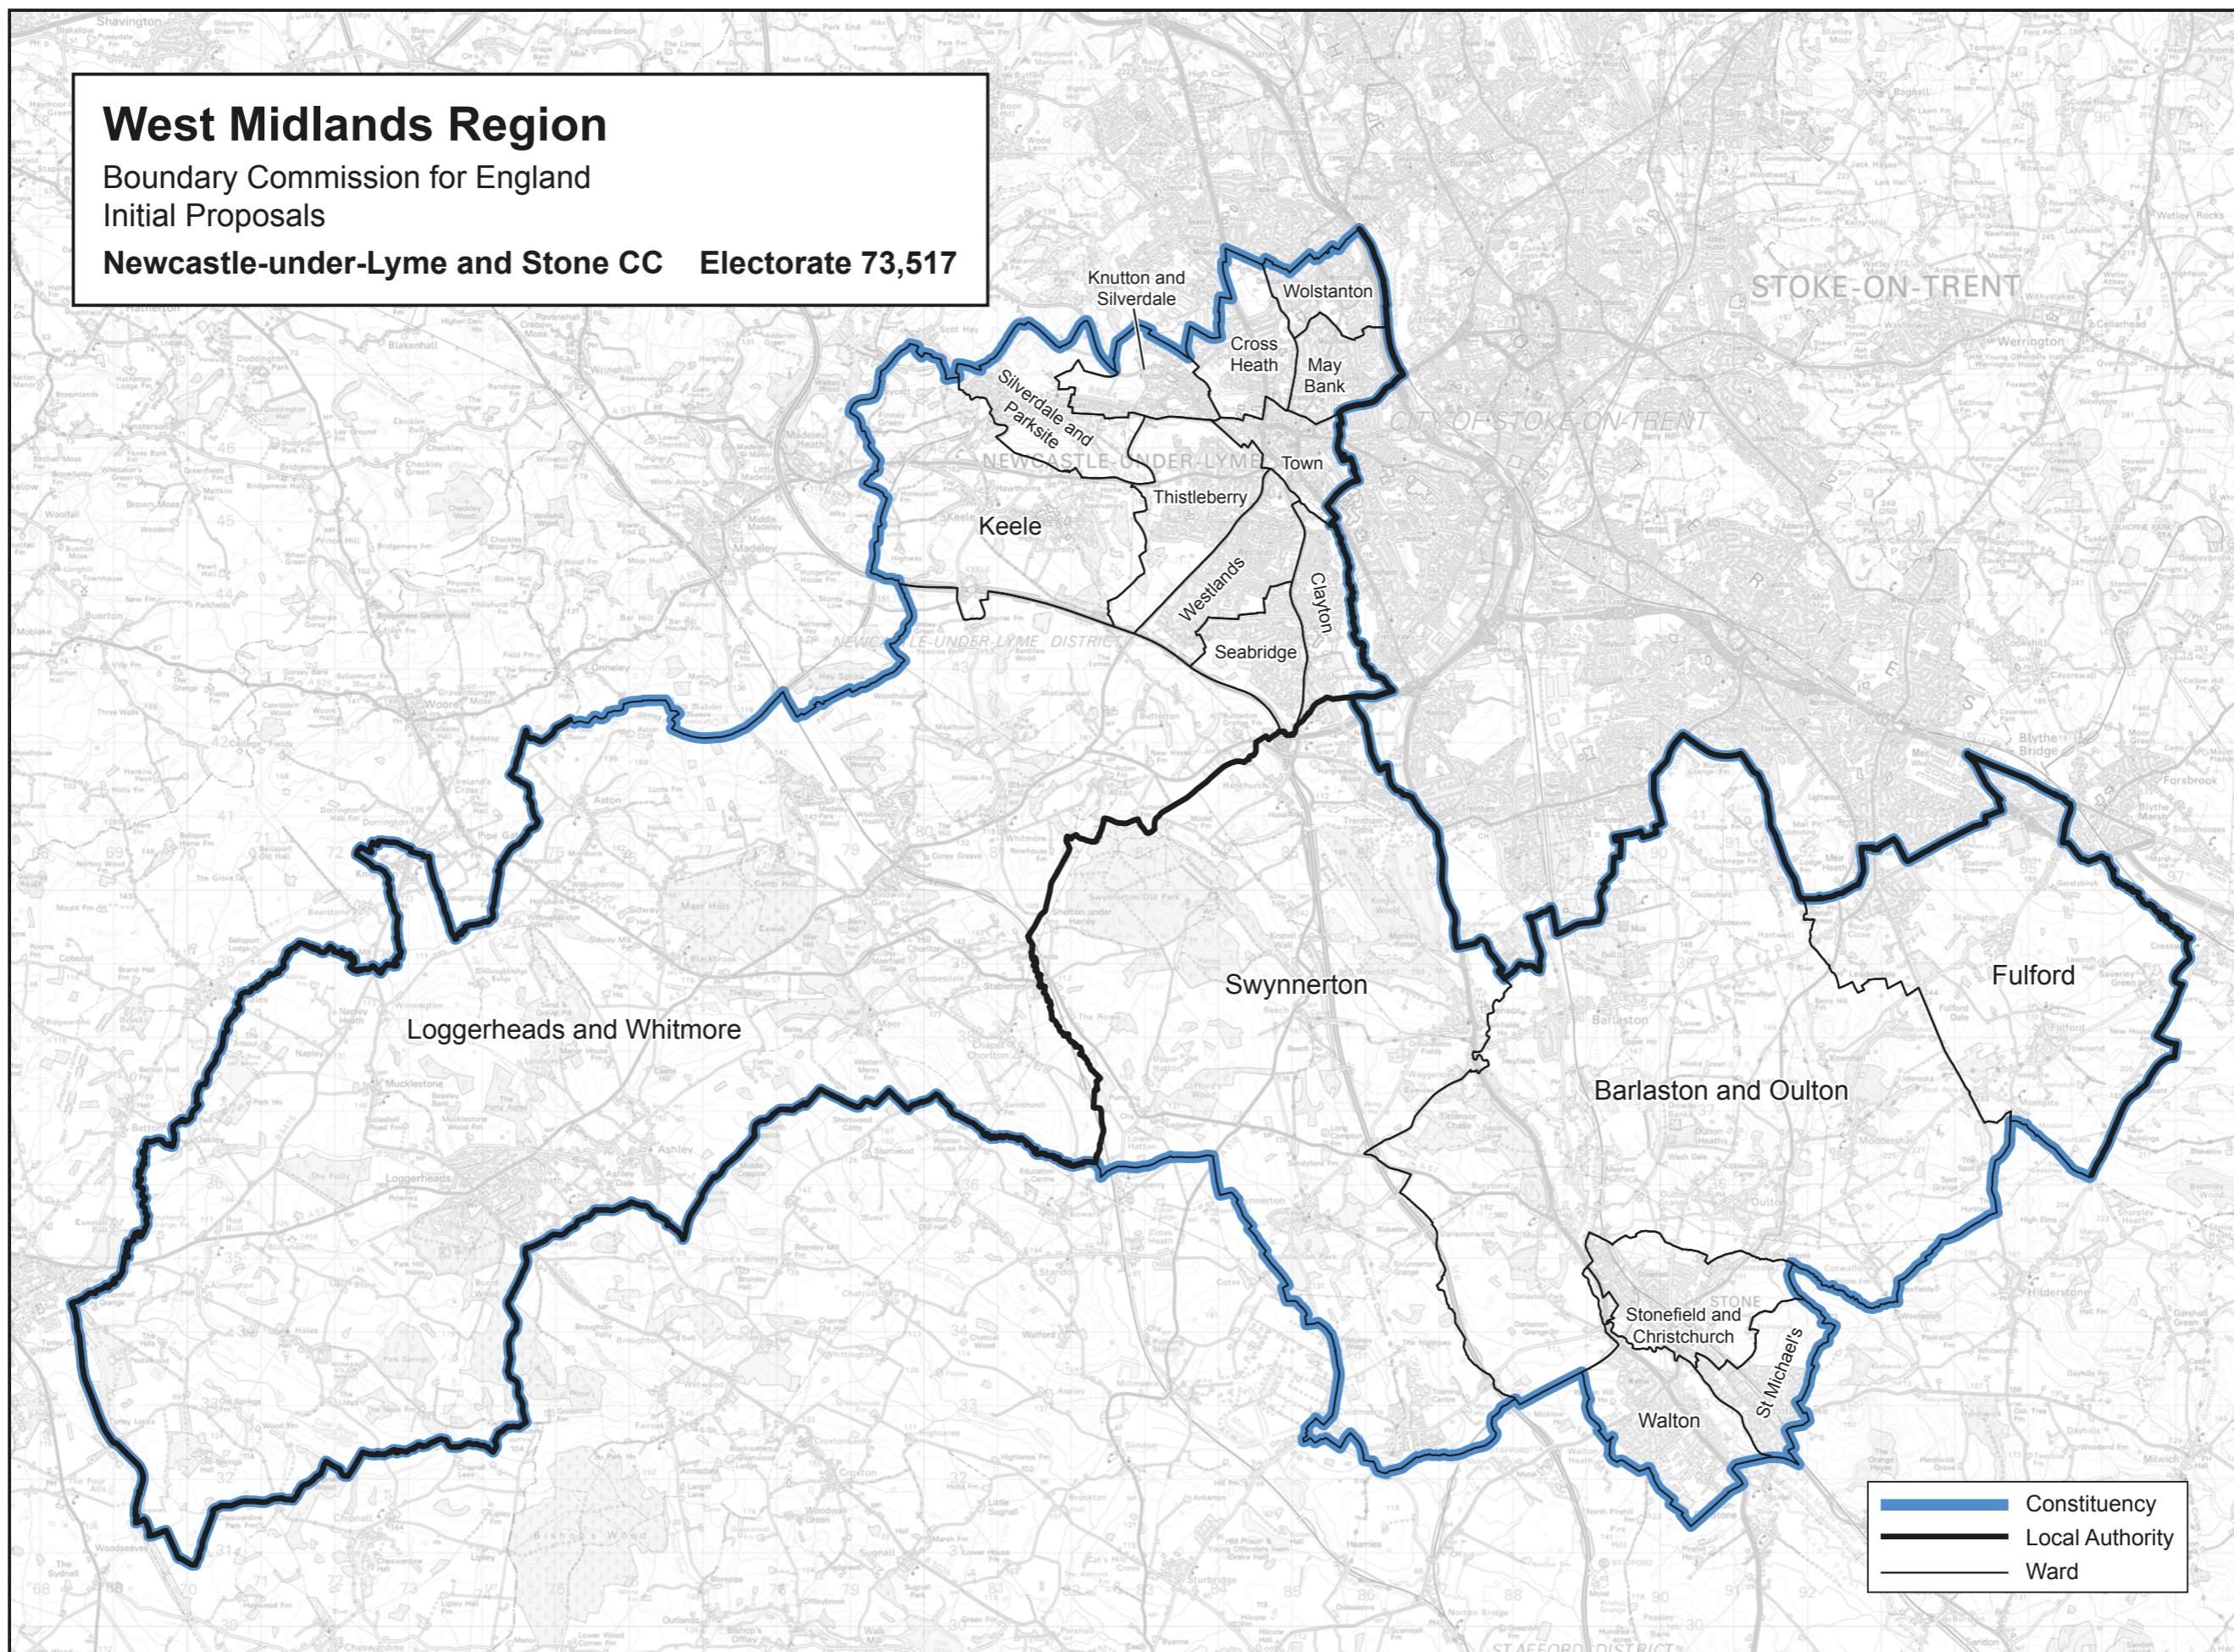

West Midlands Region

Boundary Commission for England
Initial Proposals

Newcastle-under-Lyme and Stone CC Electorate 73,517

This mapping extract has been produced from Ordnance Survey's mapping data on behalf of the Boundary Commission for England © Crown copyright 2011.